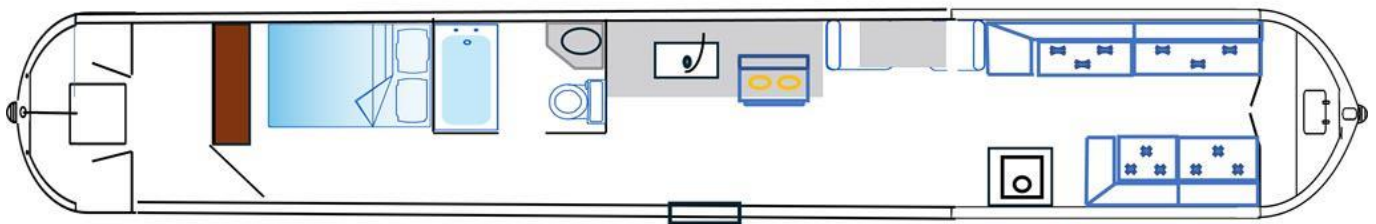

Fit Out Materials

Insulation Used
Types Of Wood Used
Window Types
Materials Used
Bulls Eye, Pigeon Box or Houdini Hatch
Exterior Doors
Side Hatches
Front & Back Covers

Sprayfoam
Painted ply
5 hopper style and 2 port holes
-
-
Front - Steel, Back - Steel
1x starboard side
No

History Of Vessel

Boat Safety Certificate
Last Hull Blacking
Anodes
Further Maintenance
Recent Survey
Additional Information
RCD/RCR Compliant?
Further Information

New with sale.
-
-
-
-
-
No
-