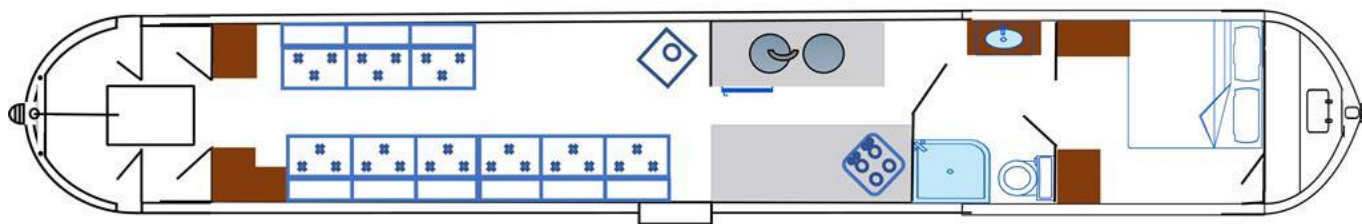

Fit Out Materials

Insulation Used
Types Of Wood Used
Window Types
Materials Used
Bulls Eye, Pigeon Box or Houdini Hatch
Exterior Doors
Side Hatches
Front & Back Covers

Spray foam
Ash
Hopper
Gold anodised
-
Front - Steel, Back - Steel
Yes x1
Tonneau at rear & cratch & cover

History Of Vessel

Boat Safety Certificate
Last Hull Blacking
Anodes
Further Maintenance
Recent Survey
Additional Information
RCD/RCR Compliant?
Further Information

14/05/2027
July 2021
March 2023
Engine serviced @ 2651 hours June 2024
February 2023
-
No
-